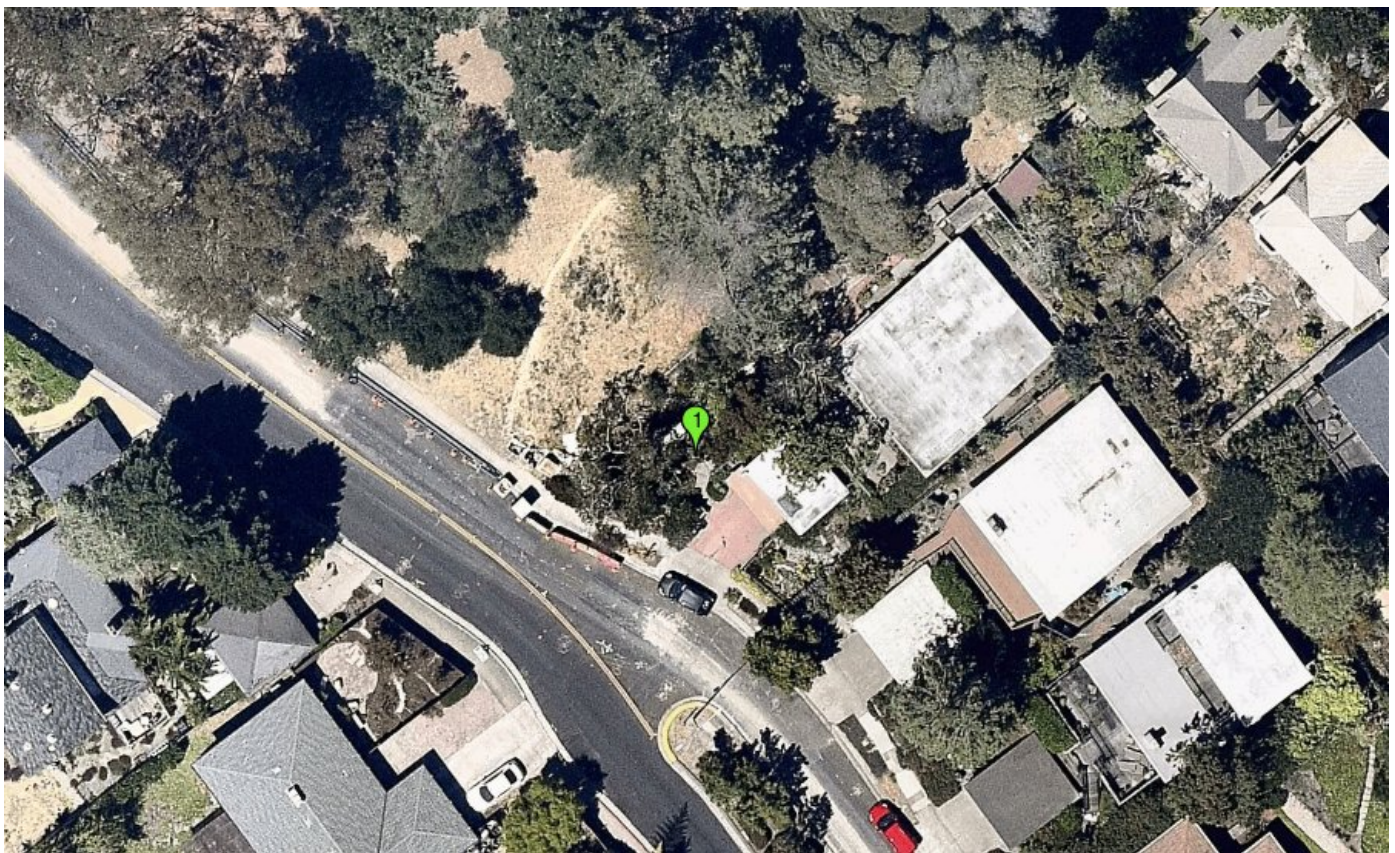

Julian Tree Care

Created: 2018-09-29 18:02:34

ESTIMATE FOR EILEEN NOTTOLI

Monterey Pine Tree Removal Next To redwood

Estimate 86016

ID:

Contact: Eileen Nottoli
(enottoli@kppcsd.org)

Address: 59 Arlington Ave, Kensington, CA
94707

SALES REP

Julian Cabrera
juliantreecare@gmail.com
510-256-7009

Total: \$650.00

Trees

Tree	ID	Name	Treatment	Bid (\$)
	1	6-12" Monterey Pine (Pinus radiata) [1000468624]	Removal	\$650.00
Subtotal:				\$650.00